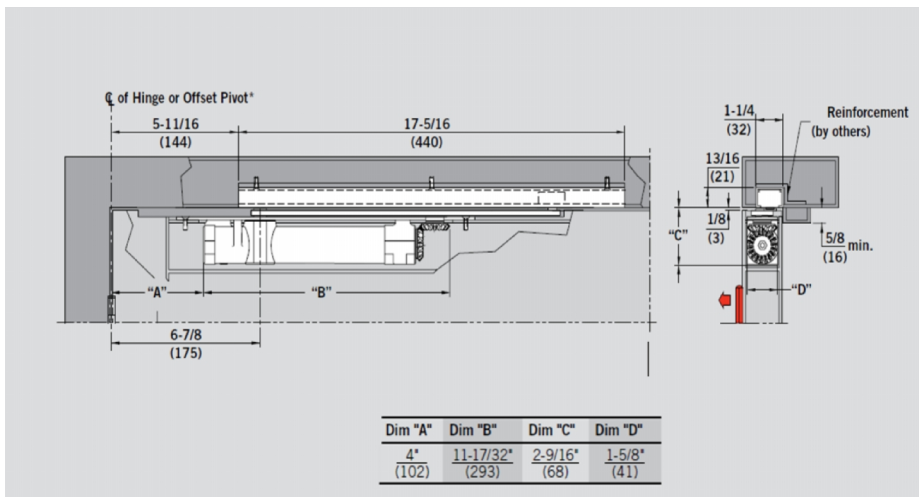

Door Closers – CLC25 Concealed

Advancing Syntégra’s deeper integration objectives, the CLC25 provides the optimum solution for applications benefiting from concealed door controls. The CLC25 offers a feature set typically found only in full-size surface closers. This ultra-compact concealed closer provides flawless door control with out-of-sight aesthetic benefits.

Syntégra proudly supplies custom-configured Dorma closers with their integrated door systems.

Features/Options

- Invisible when door is closed
- Efficient cam and roller design
- Adjustable spring force 2-5
- Spring force and sweep/ latching valves accessible after installation
- Cushioned stop position adjustable between 80 -130
- Meets UL10C
- Meets ANSI/BHMA A117.1 and ADA for barrier-free access

	Door Width				
	2'-0" Min	2'-6" Max	3'-0" Max	3'-6" Max	4'-0" Max
Interior	N/A	•	•	•	•
Exterior	N/A	•	•	•	N/A

Maximum Opening	130°
Cushioned Stop	80°-180°
Min. Door Width	30"